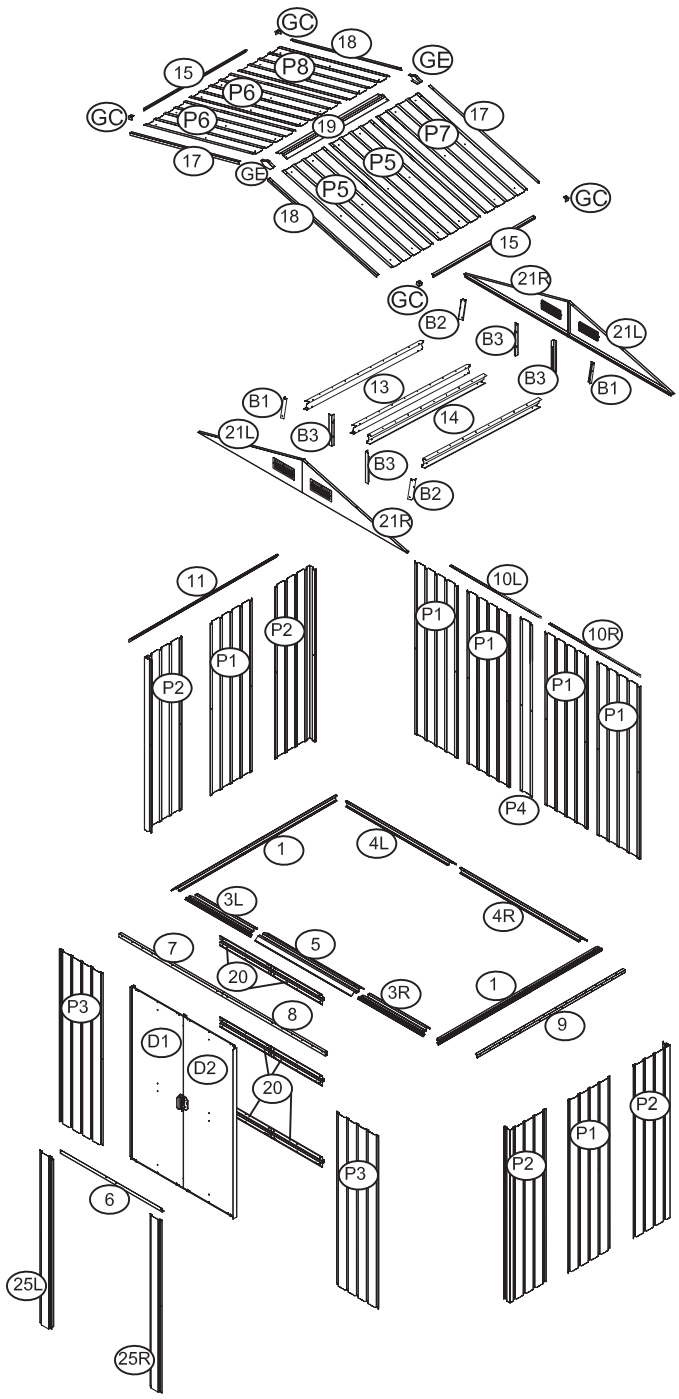

Záhradný domček XL

Jurhan
GERMANY

BÝVANIE
DOMÁCNOSŤ
RELAX

NO.	PART	Qty.	IN KARTON
1	 1180mm	2	2
3L	 608mm	1	2
3R	 608mm	1	2
4L	 1007mm	1	2
4R	 1007mm	1	2
5	 865mm	1	2
6	 996mm	1	2
7	 941mm	1	2
8	 941mm	1	2
9	 1146mm	1	2
10L	 950mm	1	2
10R	 950mm	1	2
11	 1146mm	1	2
13	 1180mm	2	2
14	 1180mm	2	2

NO.	PART	Qty.	IN KARTON
15	 1304mm	2	1
17	 1040mm	2	2
18	 1040mm	2	2
19	 1304mm	1	1
20	 456mm	6	2
21L		2	2
21R		2	2
25L	 1560mm	1	1
25R	 1560mm	1	1
B1	 124mm	2	2
B2	 124mm	2	2
B3	 169mm	4	2
W1	 989mm	2	2
W2	 989mm	2	2
W3	 624mm	3	2
GJ		2	2

NO.	PART	Qty.	IN KARTON
P1	  1560mm	6	1
P2	  1560mm	4	1
P3	  1560mm	2	1
P4	  1560mm	1	1
P5	  1040mm	2	2
P6	  1040mm	2	2
P7	  1040mm	1	2
P8	  1040mm	1	2
G2		4	2
GD		4	2
GF		4	2
GB		2	2
GC		4	2
GE		2	2

NO.	PART	Qty.	IN KARTON
F1		215	2
F2		75	2
F3		8	2
S2		120	2
S3		216	2
D1	 1550X460mm	1	1
D2	 1550X460mm	1	1

NO.	PART	Qty.
W1	 989mm	2
W2	 989mm	2
W3	 624mm	3

NO.	PART	Qty.
4L		1
4R		1

NO.	PART	Qty.
1		2

NO.	PART	Qty.
3L		1
3R		1

NO.	PART	Qty.
5		1

NO.	PART	Qty.
P3		1

NO.	PART	Qty.
P2		1

NO.	PART	Qty.
P1		1