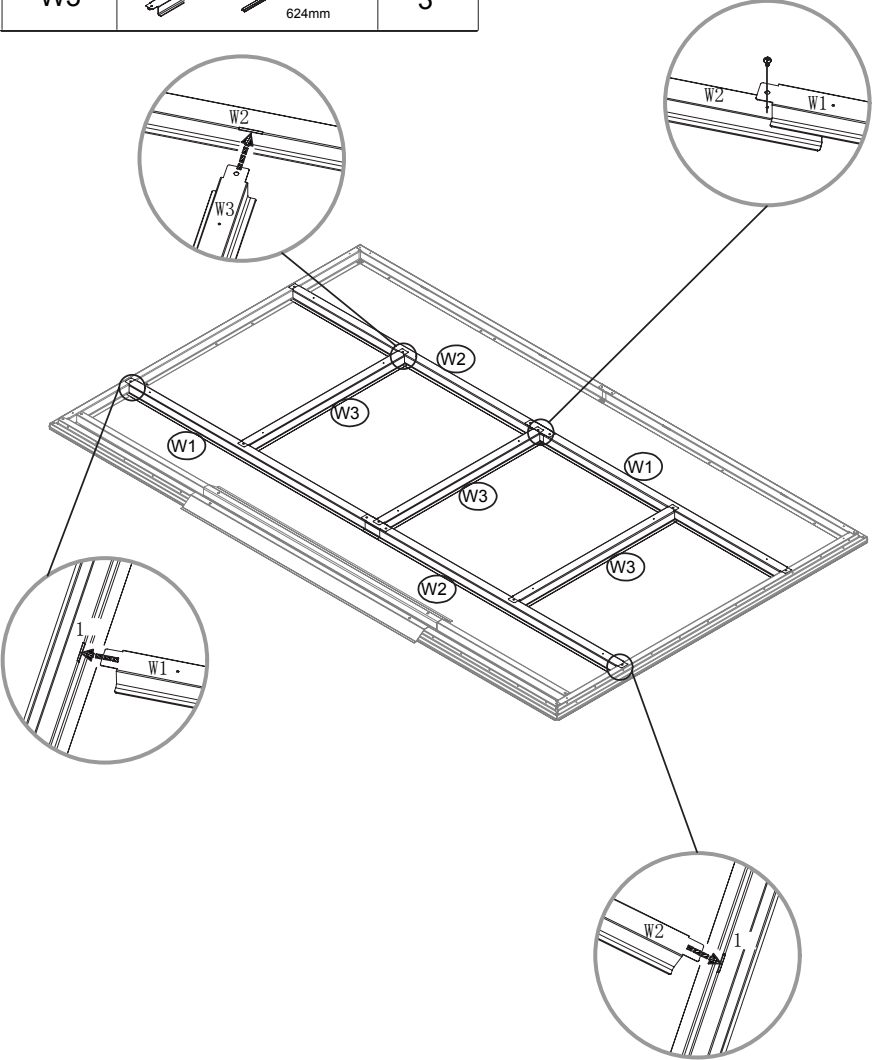

NO.	PART	Qty.
W1	989mm	2
W2	989mm	2
W3	624mm	3